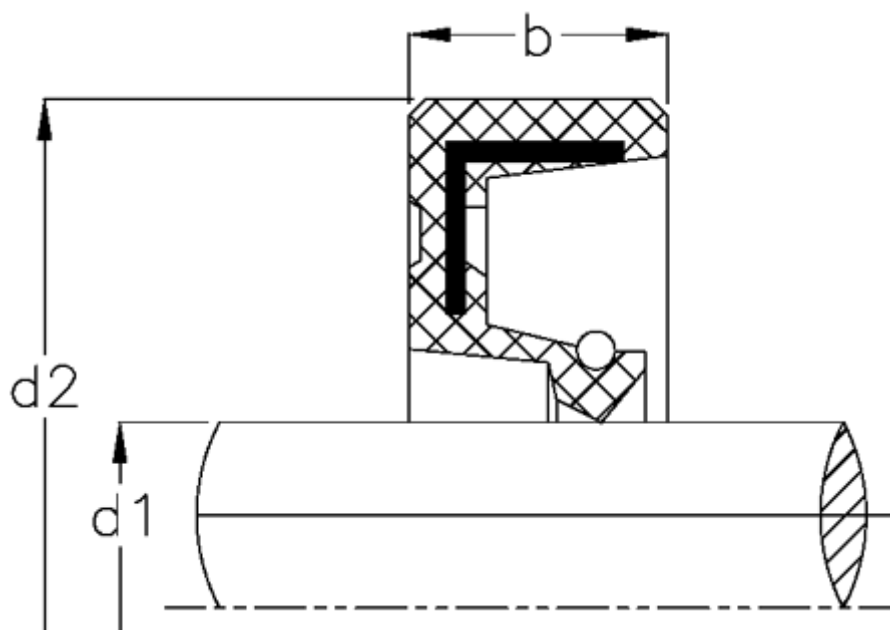

Data Sheet

Article number: 170103600580100000

Description: KLEE Rotary shaft seal WA 3658/10
NBR nitrile rubber, standard

Measures

b	= 10
d1	= 36
d2	= 58
Material	= NBR